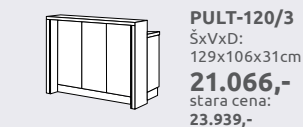

PULT-120/3
ŠxVxD:
129x106x31cm
21.066,-
stara cena:
23.939,-