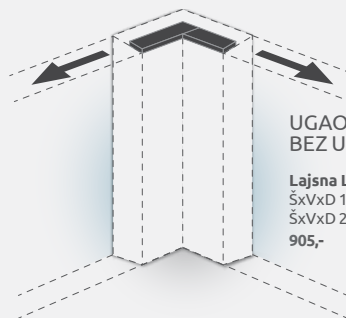

NOĆNI STOČIĆI

FIOKARI

KREVETI

Noćni sto NS2/PN ŠxVxD: 45x43x40cm 9.998,- Stara cena: 12.497,-	Noćni sto NS3/PN ŠxVxD: 45x61x40cm 12.490,- Stara cena: 15.612,-	Fiokar F4/PN ŠxVxD: 76x97x45cm 20.347,- Stara cena: 25.434,-	Fiokar F4V/PN ŠxVxD: 60x110x45cm 17.920,- Stara cena: 23.579,- -24%	Fiokar F5/PN ŠxVxD: 60x136x45cm 21.048,- Stara cena: 27.695,- -24%	Krevet KR160V ŠxVxD: 180x120x213cm 34.461,- Puna cena: 43.076,-

✦ Elementi nisu dostupni u boji Kristalno bela HG lak (70).

LAJSNE SA UGRADNOM RASVETOM

Lajсна LR1/PN ŠxVxD: 47x2,5x17,3cm 1.089,-	Lajсна LR5/PN ŠxVxD: 227x2,5x17,3cm 4.344,-
Lajсна LR2/PN ŠxVxD: 92x2,5x17,3cm 1.896,-	Lajсна LR6/PN ŠxVxD: 272x2,5x17,3cm 5.232,-
Lajсна LR3/PN ŠxVxD: 137x2,5x17,3cm 2.679,-	Lajсна LR7/PN ŠxVxD: 317x2,5x17,3cm 6.074,-
Lajсна LR4/PN ŠxVxD: 182x2,5x17,3cm 3.503,-	Lajсна LR8/PN ŠxVxD: 362x2,5x17,3cm 6.890,-

UGAONA LAJSNA BEZ UGRADNE RASVETE

Lajсна LU-LD/PN
ŠxVxD 1: 17,3x55,6x2,5cm
ŠxVxD 2: 17,3x40x2,5cm
905,-