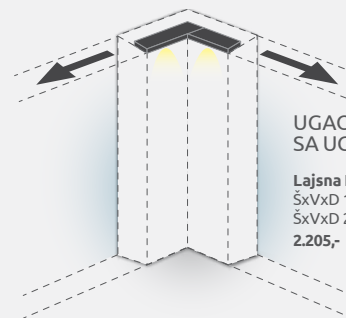

UGAONA LAJSNA SA UGRADNOM RASVETOM

Lajсна LRU-LD/PN
ŠxVxD 1: 17,3x55,6x2,5cm
ŠxVxD 2: 17,3x40x2,5cm
2.205,-